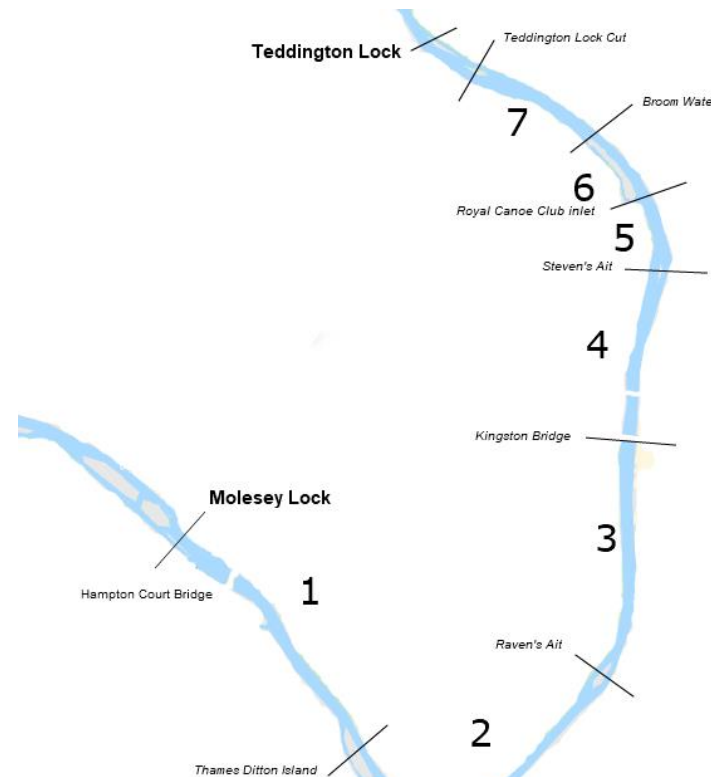

1 – DEFINITIONS

Times where not otherwise specified

am events finish by 13.00 hours.

pm events start on or after 13.00 hours

Reach sections

- 1 Molesey Lock to Thames Ditton Island.
- 2 Thames Ditton Island to Raven's Ait
- 3 Raven's Ait to Kingston Bridge
- 4 Kingston Bridge to Steven's Ait
- 5 Steven's Ait to the inlet near the Royal Canoe Club
- 6 The inlet near the Royal Canoe Club to Broom Water
- 7 Broom Water to Teddington Lock Cut